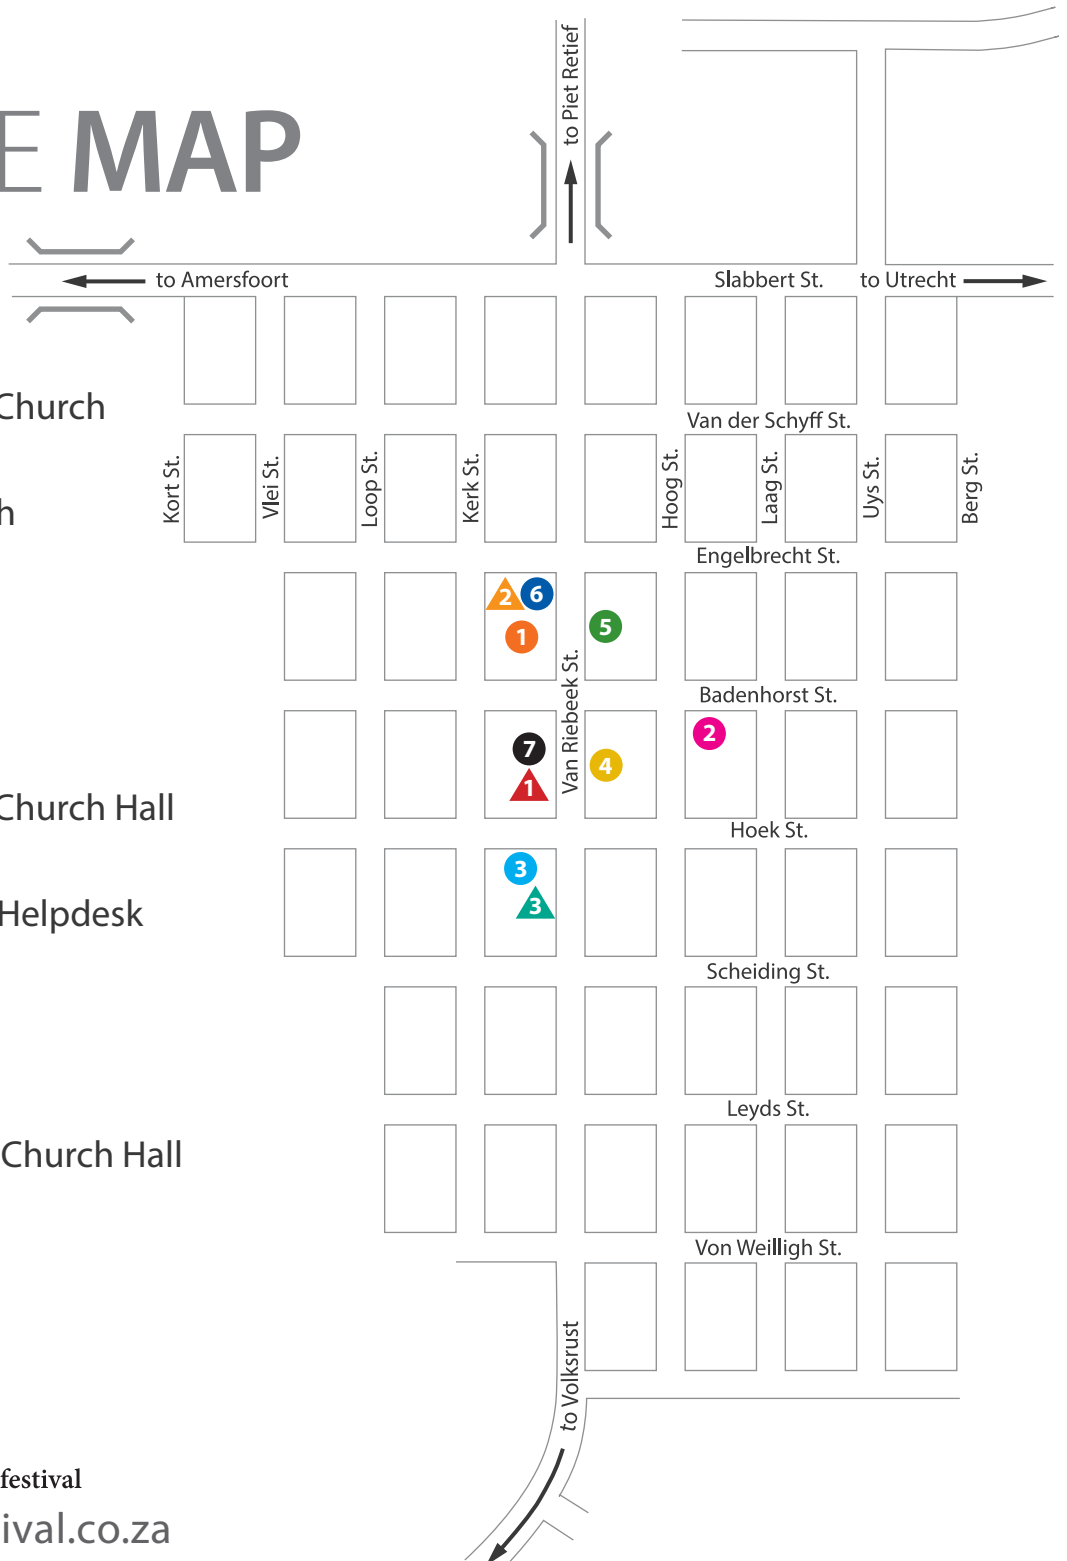

THE 10TH ANNUAL

WAKKERSTROOM MUSIC FESTIVAL

CLASSICAL MUSIC FESTIVAL
MPUMALANGA | 20 - 24 MARCH 2019

VILLAGE MAP

Performance venues

- 1 Dutch Reformed Church (DR Church)
- 2 St Joseph's Church
- 3 Papillon
- 4 The Bioscope
- 5 Town Hall
- 6 Dutch Reformed Church Hall (DR Church Hall)
- 7 Ticket Office and Helpdesk

Art venues

- 1 Thyme Out
- 2 Dutch Reformed Church Hall (DR Church Hall)
- 3 Metamorphis

w m f

wakkerstroom music festival

www.wmfestival.co.za