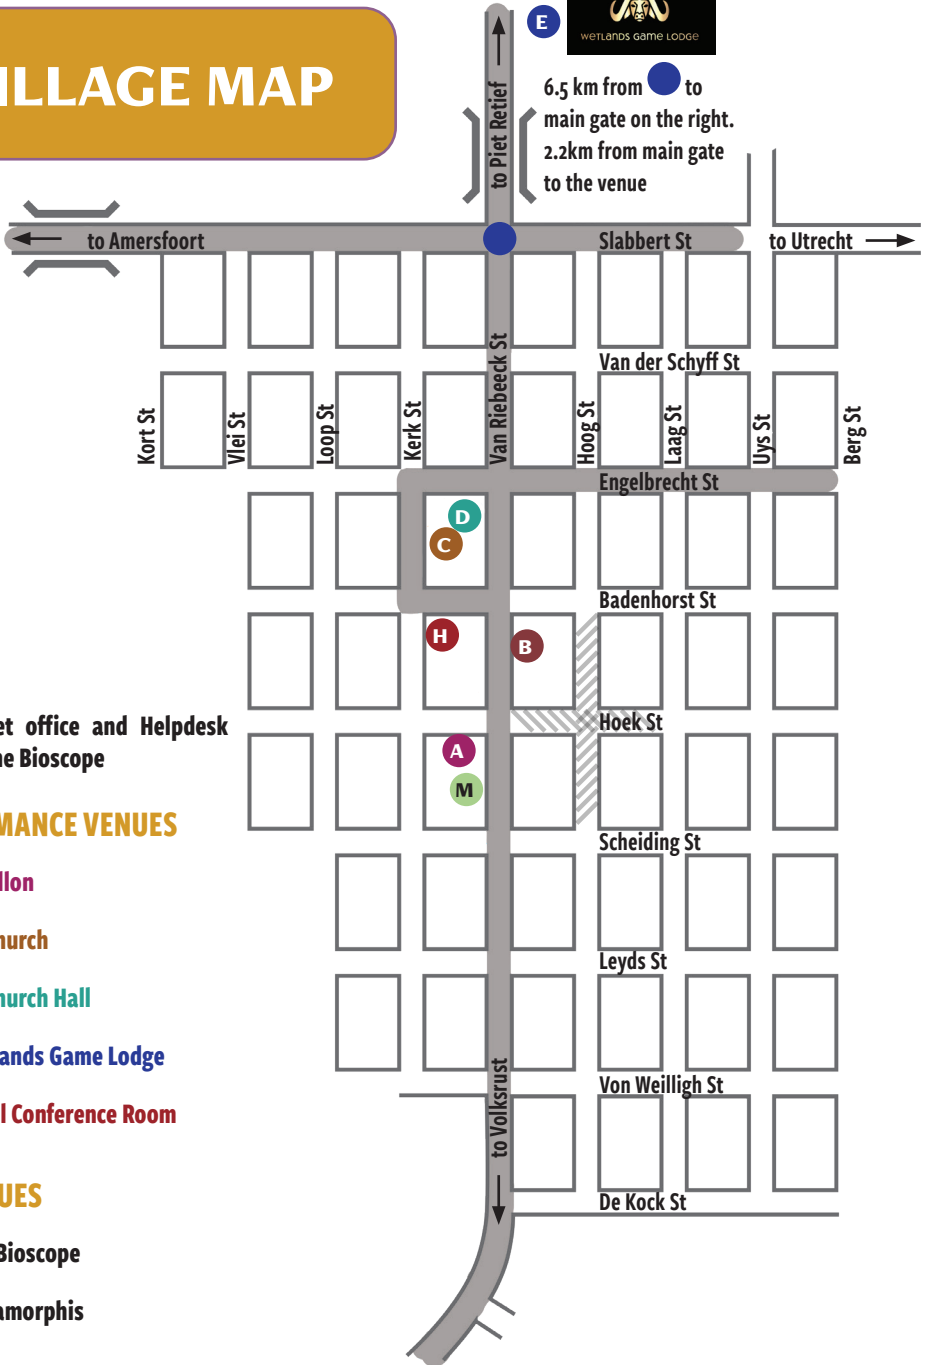

# VILLAGE MAP

E

6.5 km from ● to main gate on the right.  
2.2km from main gate to the venue

**B** Ticket office and Helpdesk  
@ The Bioscope

## PERFORMANCE VENUES

- A** Papillon
- C** Dr Church
- D** Dr Church Hall

- E** Wetlands Game Lodge
- H** Hotel Conference Room

## ART VENUES

- B** The Bioscope
- M** Metamorphis